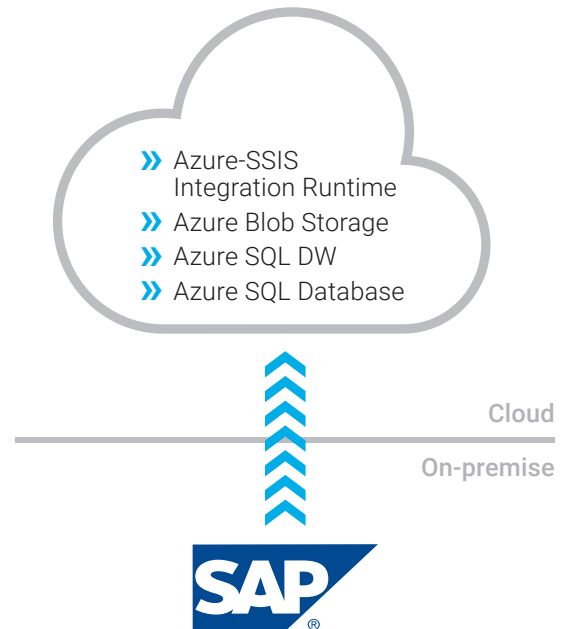

The concept is a no-brainer: Develop on-premises, run in the Cloud.

And the best part: With **Xtract IS for Azure** you can either develop new SSIS packages from scratch or use your existing SSIS packages developed with Xtract IS.

» Azure Blob Storage

Our stand-alone tool **Xtract Universal** enables you to extract and store business-critical data from SAP as an Append Blob in your Azure storage account. Our product **Xtract IS** uses the SSIS platform for writing data to those destinations.

SAP data will be directly written to your Azure storage either as an uncompressed csv-file or a compressed gzip-file. Use **Azure Blob** as a fast staging layer to move your SAP data to the cloud. Later on, use Microsoft Azure's platform functionality to easily distribute Blob data to other managed services, such as **Microsoft HDInsight** for big data analytics, **Azure SQL Server** or **Azure SQL Server Data Warehouse** or **Apache Hadoop**.

Europe

Theobald Software GmbH
Kernerstraße 50
70182 Stuttgart | Germany
Phone: +49 711 46 05 99 0
Email: info@theobald-software.com

www.theobald-software.com

Americas

Theobald Software, Inc.
2211 Elliott Ave. | Suite 200
Seattle, WA 98121 | USA
Phone: +1 206 68196 38
Email: info@us.theobald-software.com

Asia

Theobald Software Asia Ltd.
Suite 1 & 2 24/F | 135 Bonham Strand
Trade Centre
135 Bonham Strand East
Sheungwan | Hong Kong
Phone: +852 3423 0401
Email: info@theobald-software.com.hk

» Azure SQL DW / Azure SQL Database

Use Azure's fast, flexible and secure analysis platform with your SAP data and improve data analytics and reduce associated costs. **Xtract Universal**, as our stand-alone tool, enables you to directly write data streams from your SAP environment to your **Azure SQL DW** or **Azure SQL Database** destination.

Alternatively, let **Xtract IS** and SSIS do this job for you: **Xtract IS**, our SAP plug-in for SSIS, takes care of data extraction from SAP, while SSIS functionality makes sure that the data will be securely written to your **Azure SQL Database** or **Azure SQL DW**.