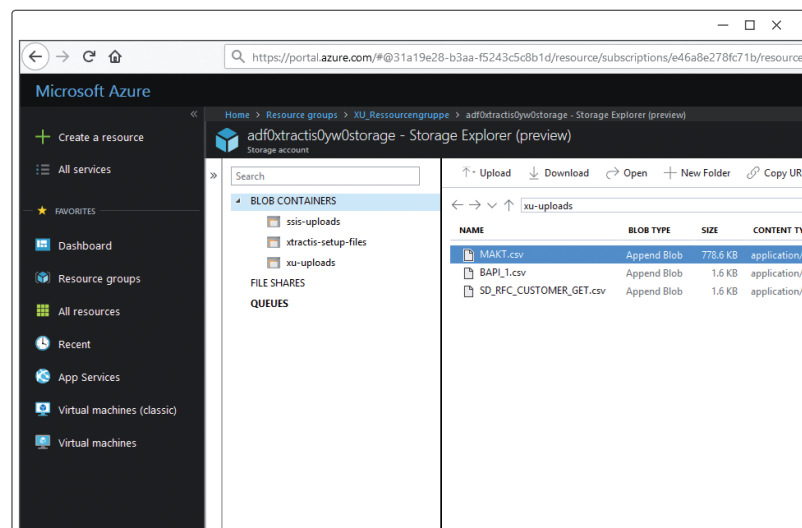

SAP Integration with Azure

Integrate your **SAP Data** with Azure

SAP Integration with Azure

Find out more about different approaches for integrating your SAP data with Azure-SSIS, Azure Blob Storage as well as Azure SQL DW. Unleash the power of your SAP data, now.

» Azure-SSIS Integration Runtime

Deploy, schedule and run your SSIS packages, containing **Xtract IS for Azure** components, on **Microsoft's Azure-SSIS IR** (as a part of Microsoft Azure Data Factory v2).